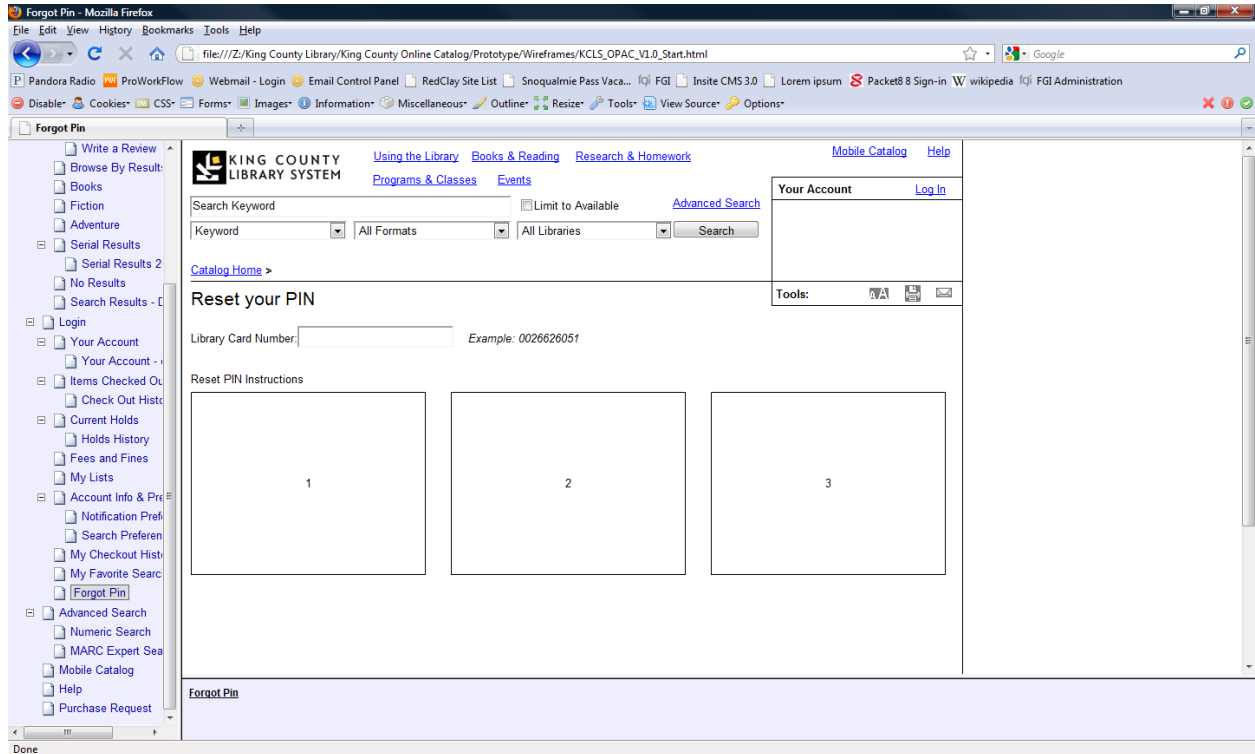

Reset your PIN